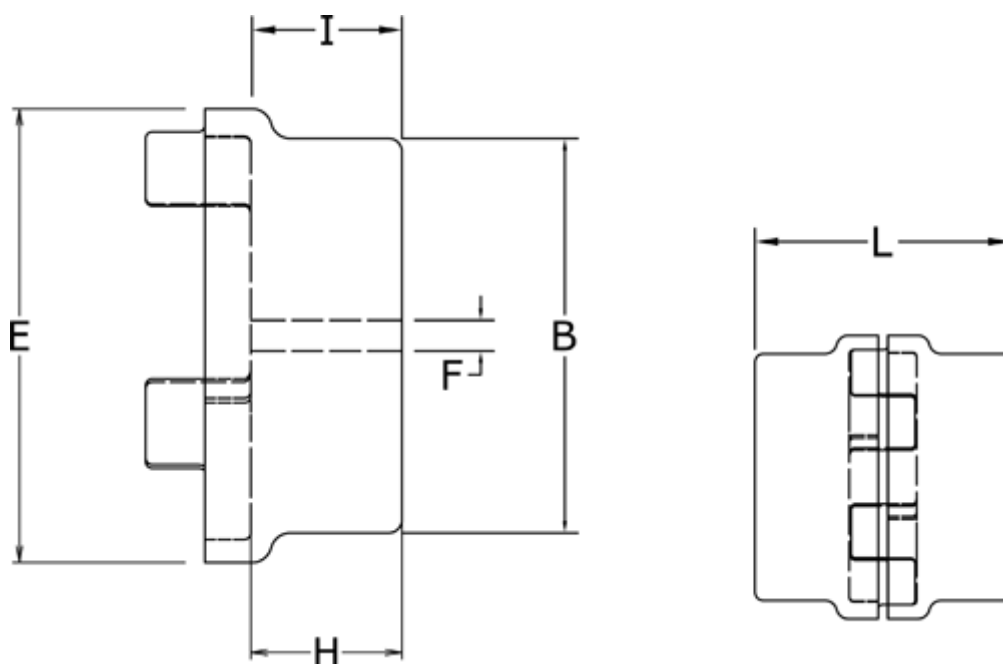

Article number: 3304055BGG

Description: Coupling hub 55/70B
GG Cast iron, Predrilled

Measures

B	= 120
E	= 120
F	= -
H	= 65
I	= -
L	= 160
Max. bore mm	= 70